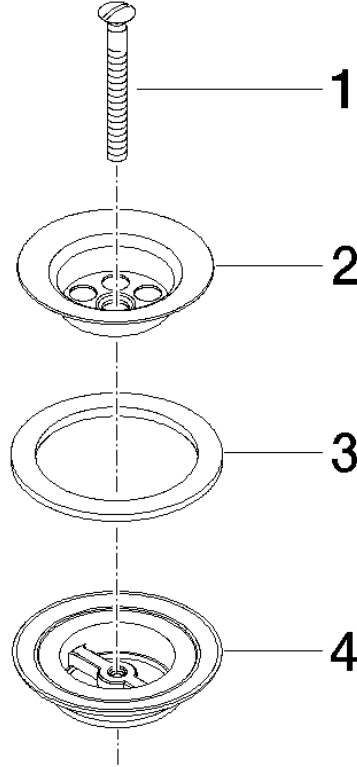

10 100 970

Fits: IMO, LULU, MADISON, MEM, TARA,  
CL.1, LISSÉ, VAIA, META, CYO

	Brushed Chrome	10 100 970-93
	Chrome	10 100 970-00
	Brushed Platinum	10 100 970-06
	Platinum	10 100 970-08
	Durabrand (23kt Gold)	10 100 970-09
	Dark Chrome	10 100 970-19
	Light Gold	10 100 970-26
	Brushed Light Gold	10 100 970-27
	Brushed Durabrand (23kt Gold)	10 100 970-28
	Brushed Bronze	10 100 970-42
	Brushed Champagne (22kt Gold)	10 100 970-46
	Champagne (22kt Gold)	10 100 970-47
	Brushed Dark Platinum	10 100 970-99

## Grated waste 1 1/4" - Brushed Chrome

---

IMO

10 100 970

10 100 970

10 100 970

Parts for other finishes can be found here: [Chrome](#)

### Spare parts list

No.	Item Number	Name	Quantity used	Delivery time
1	09 30 30 115-93	screw	1	20
2	09 11 01 005-93	strainer	1	20
3	09 14 03 005 90	seal	1	60
4	09 11 01 007-07	pop-up waste	1	60